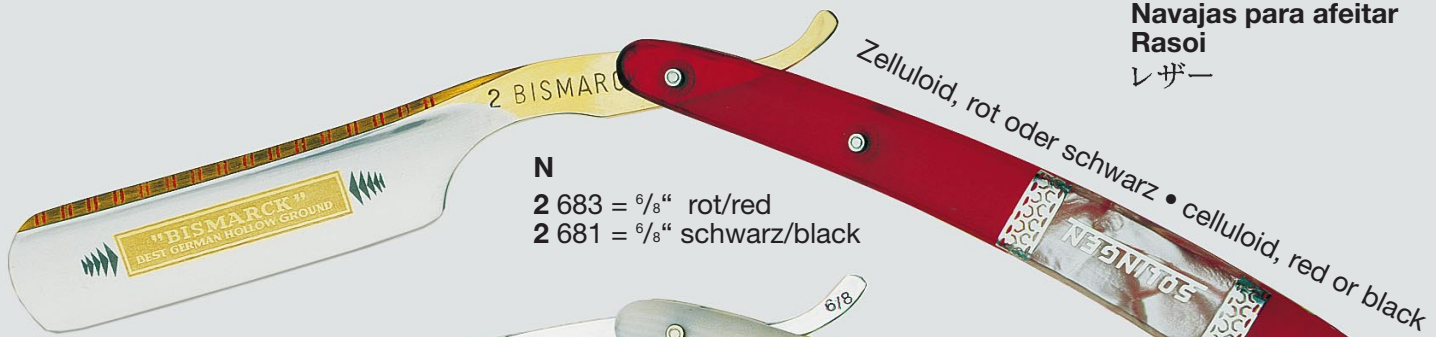

**Rasiermesser
Razors
Rasoirs
Navajas para afeitar
Rasoi
レザ**

N
2 683 = 6/8" rot/red
2 681 = 6/8" schwarz/black

R
1885 685 = 6/8"

N
3 580 = 5/8"

N
5 58130 = 5/8"
* 5 58140 = 5/8"

N
5 5810 bis / up to
5 58120 = 5/8"

N
98 5810 = 5/8"
98 6810 = 6/8"

N
98 5850 = 5/8"

* ohne Gravurplatte / without engraving plate

12 Sternzeichen nach Wunsch.
12 signs of the zodiac available.